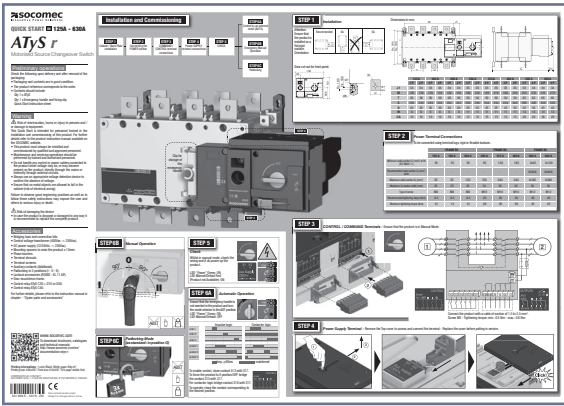

1 color black

11 x 1 page

White paper 90g/m²

Printing size: 420x297mm

Final size: 210x297mm

SOCOMECC logo, barcode, English version are always visible

1

420x297mm

#01 + #02
#03 + #04
#05 + #06
#07 + #08
#09 + #10
#11

2

French #02

210x297mm

English #01

2

Italian #04

210x297mm