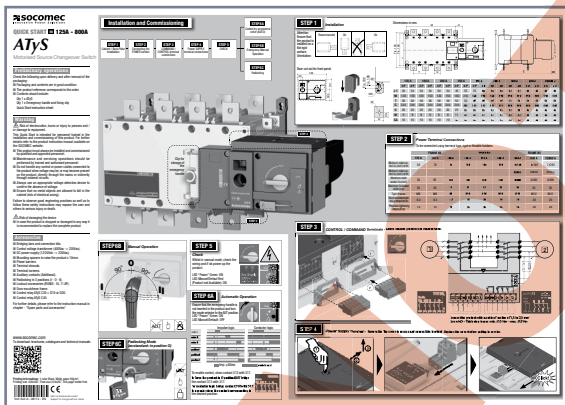

1 color black

1 x 2 pages

White paper 90g/m²

Printing size: 420x297mm

Final size: 210x100mm

SOCOMECC logo, barcode, English version are always visible

1

420x297mm