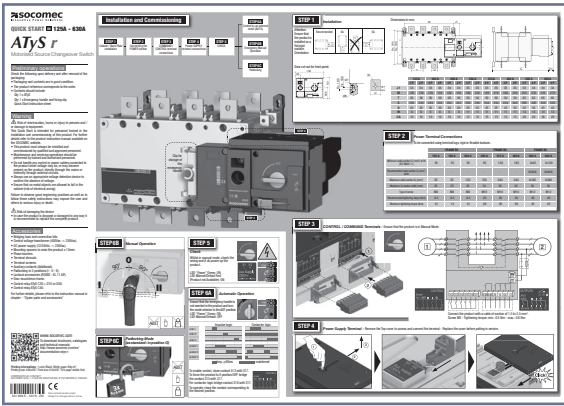

1 color black

11 x 1 page

White paper 90g/m<sup>2</sup>

Printing size: 420x297mm

Final size: 210x297mm

SOCOMECC logo, barcode, English version are always visible

DO

1

420x297mm

#01 + #02  
#03 + #04  
#05 + #06  
#07 + #08  
#09 + #10  
#11

2

French #02

210x297mm

English #01

2

Italian #04