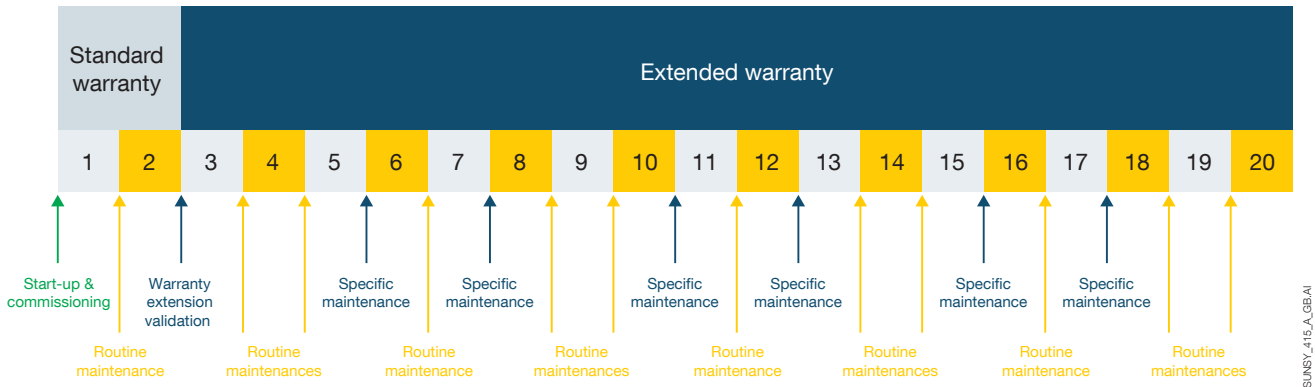

If you want a turnkey solution, our experts take care of everything! They take care of preventive maintenance from its planning to its completion in order to guarantee the reliability of your system, to maximise its lifespan and to limit corrective operations.

A solution for

- > Commercial and industrial buildings
- > Electric vehicle charging stations
- > Isolated microgrids
- > Resilient microgrids

Key points

- > Several options available to adapt the offer to your budget
- > Personalised support from our experts according to the desired level of autonomy
- > Tips to improve your performance

Preventive maintenance

for energy storage systems SUNSYS HES L and SUNSYS HES XXL

SUNSYS_415_A_GEA1

Preventive maintenance - optimising the lifespan of your system!

To guarantee optimal system operation, periodic maintenance by an expert is essential. This is the best way to ensure the reliability of your system over its lifetime.