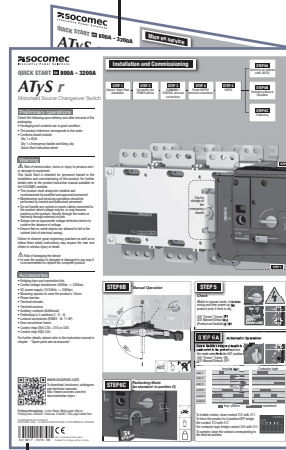

210x297mm

English #01

2

Italian #04