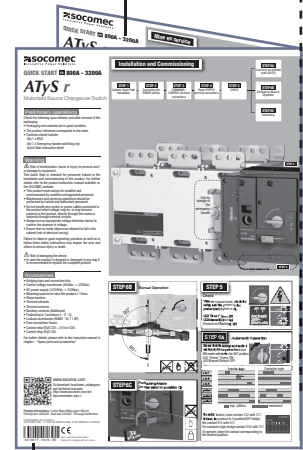

Printing informations
Quick Start ATyS r 800-3200A

Date: 08/11/2016
Reference: **541991f**

Print queue/ Ordre d'impression		HD PDF file to print/ Fichiers PDF HD à imprimer
#01	EN	541991f_atys_r_QS_800_3200A_EN_ok_NB.pdf
#02	FR	541991f_atys_r_QS_800_3200A_FR_ok_NB.pdf
#03	DE	541991f_atys_r_QS_800_3200A_DE_ok_NB.pdf
#04	IT	541991f_atys_r_QS_800_3200A_IT_ok_NB.pdf
#05	ES	541991f_atys_r_QS_800_3200A_ES_ok_NB.pdf
#06	PT	541991f_atys_r_QS_800_3200A_PT_ok_NB.pdf
#07	NL	541991f_atys_r_QS_800_3200A_NL_ok_NB.pdf
#08	TR	541991f_atys_r_QS_800_3200A_TR_ok_NB.pdf
#09	RU	541991f_atys_r_QS_800_3200A_RU_ok_NB.pdf
#10	PL	541991f_atys_r_QS_800_3200A_PL_ok_NB.pdf
#11	ZH	541991f_atys_r_QS_125_630A_ZH_ok_NB.pdf

1 color black
11 x 1 page
White paper 90g/m²
Printing size: 420x297mm
Final size: 210x297mm
SOCOMECC logo, barcode, English version are always visible

DO

1

420x297mm

#01 + #02
#03 + #04
#05 + #06
#07 + #08
#09 + #10
#11

2

French #02

210x297mm

English #01

2

Italian #04

210x297mm

German #03