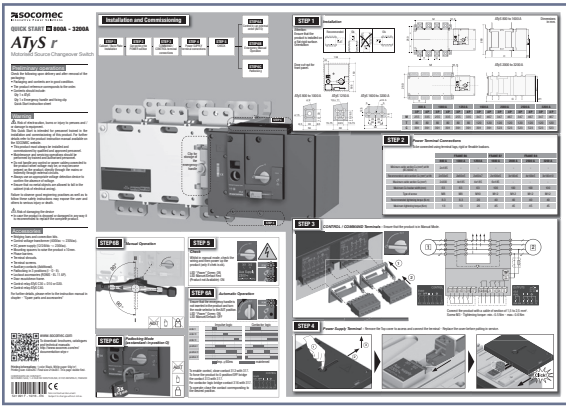

Printing informations
Quick Start ATyS r 800-3200A

Date: 08/11/2016
Reference: **541991f**

Print queue/ Ordre d'impression		HD PDF file to print/ Fichiers PDF HD à imprimer
#01	EN	541991f_atys_r_QS_800_3200A_EN_ok_NB.pdf
#02	FR	541991f_atys_r_QS_800_3200A_FR_ok_NB.pdf
#03	DE	541991f_atys_r_QS_800_3200A_DE_ok_NB.pdf
#04	IT	541991f_atys_r_QS_800_3200A_IT_ok_NB.pdf
#05	ES	541991f_atys_r_QS_800_3200A_ES_ok_NB.pdf
#06	PT	541991f_atys_r_QS_800_3200A_PT_ok_NB.pdf
#07	NL	541991f_atys_r_QS_800_3200A_NL_ok_NB.pdf
#08	TR	541991f_atys_r_QS_800_3200A_TR_ok_NB.pdf
#09	RU	541991f_atys_r_QS_800_3200A_RU_ok_NB.pdf
#10	PL	541991f_atys_r_QS_800_3200A_PL_ok_NB.pdf
#11	ZH	541991f_atys_r_QS_125_630A_ZH_ok_NB.pdf

1 color black
11 x 1 page
White paper 90g/m²
Printing size: 420x297mm
Final size: 210x297mm
SOCOMECC logo, barcode, English version are always visible

DO

1

420x297mm

#01 + #02
#03 + #04
#05 + #06
#07 + #08
#09 + #10
#11

2

French #02

210x297mm

English #01

2

Italian #04

210x297mm

German #03